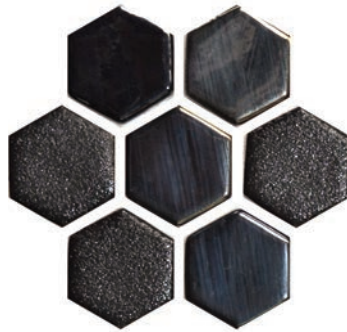

Waxman Ceramics

HEXAGON

Glass Mosaic
26x30mm

CONTENTS

2	Colours
4	Specification

HEXAGON

Glass Mosaic
26x30mm

Stone-Opalo White Blend - 26x30mm

HEXAGON

Glass Mosaic
26x30mm

COLOURS

Nature White

Nature Black

Nature Grey

Nature Moka

HEXAGON

Glass Mosaic
26x30mm

COLOURS

Stone-Opalo White Blend

Stone-Opalo Black Blend

Stone-Opalo Grey Blend

HEXAGON

Glass Mosaic
26x30mm

SPECIFICATION

Vitrified ✓		
	Internal	External
Walls	✓	✓
Floors		

SIZE 26x30mm

THICKNESS 5mm

Tile size 26x30 mm Hexagonal
Sheet size 30.1x29 cm
Backing Mesh backing

Stone-Opalo Black Blend - 26x30mm

Waxman Ceramics

Head Office **01422 311331**