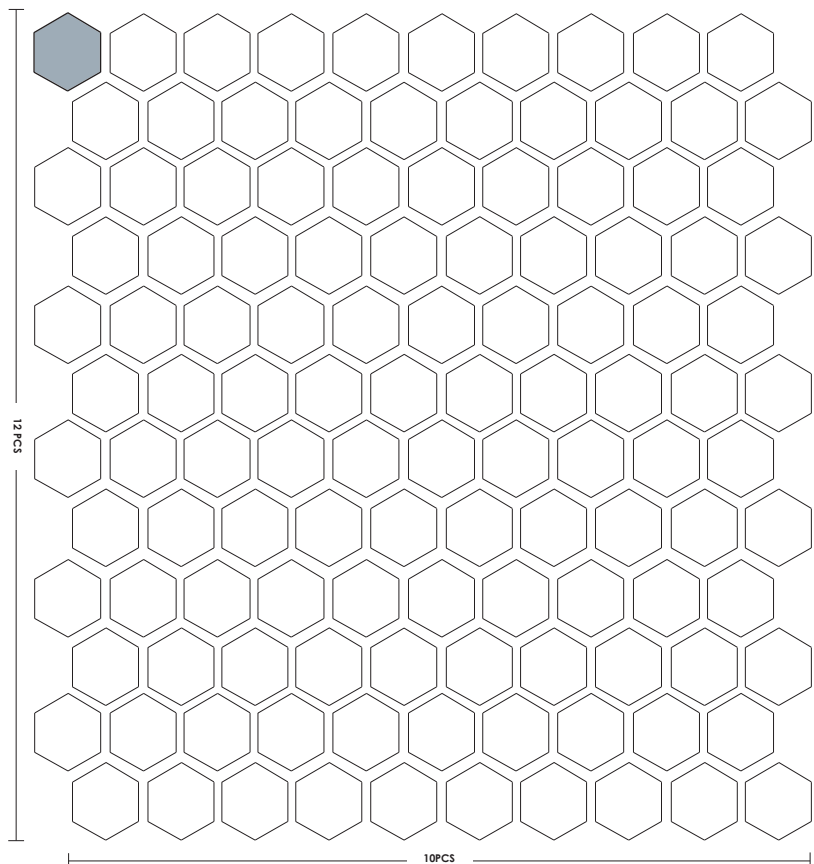

Waxman Ceramics

HEXAGON

Glass Mosaic
26x30mm

CONTENTS

2	Colours
4	Specification

HEXAGON

Glass Mosaic
26x30mm

Stone-Opalo White Blend - 26x30mm

Glass Mosaic
26x30mm

COLOURS

Stone-Opalo White Blend

Stone-Opalo Black Blend

Stone-Opalo Grey Blend

HEXAGON

Glass Mosaic
26x30mm

SPECIFICATION

Vitrified ✓		
	Internal	External
Walls	✓	✓
Floors		

SIZE 26x30mm

THICKNESS 5mm

Tile size 26x30 mm Hexagonal
Sheet size 30.1x29 cm
Backing Mesh backing

Stone-Opalo Black Blend - 26x30mm

Waxman Ceramics

Head Office **01422 311331**