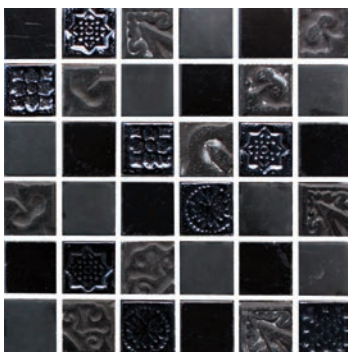

Waxman Ceramics

LUX

Glass, Natural Stone &
Porcelain Mosaic Mix
25x25mm

CONTENTS

- 2 Colours
- 3 Specification

LUX

Glass, Natural Stone &
Porcelain Mosaic Mix
25x25mm

LUX-020 Sand - 25x25 mm

LUX

Glass, Natural Stone &
Porcelain Mosaic Mix
25x25mm

COLOURS

LUX-020
Sand

LUX-006
Linen

LUX-043
Dusk

LUX-009
Black

LUX-003
White

LUX

Glass, Natural Stone & Porcelain Mosaic Mix
25x25mm

SPECIFICATION

Mosaic Mix

	Internal	External
Walls	✓	
Floors		

Glass

Frosted Glass

Natural Stone