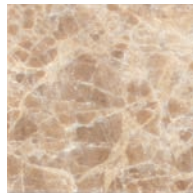

Waxman Ceramics

LUX

Glass, Natural Stone &
Porcelain Mosaic Mix
25x25mm

CONTENTS

- 2 Colours
- 3 Specification

LUX

Glass, Natural Stone &
Porcelain Mosaic Mix
25x25mm

LUX-020 Sand - 25x25 mm

LUX

Glass, Natural Stone &
Porcelain Mosaic Mix
25x25mm

COLOURS

LUX-020
Sand

LUX-006
Linen

LUX-043
Dusk

LUX-009
Black

LUX-003
White

LUX

Glass, Natural Stone & Porcelain Mosaic Mix
25x25mm

SPECIFICATION

Mosaic Mix

	Internal	External
Walls	✓	
Floors		

Glass

Frosted Glass

Natural Stone