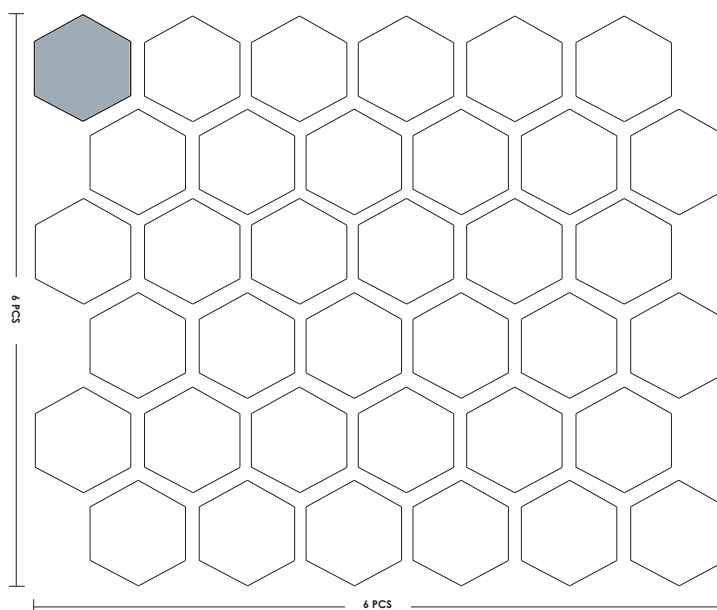

SPECIFICATION

Vitrified ✓		
	Internal	External
Walls	✓	✓
Floors	✓	

SIZE	50mm
THICKNESS	6mm

Tile size 50mm Hexagonal
Sheet size 32.5x28.1 cm
Backing Mesh backing

Waxman Ceramics

Head Office **01422 311331**