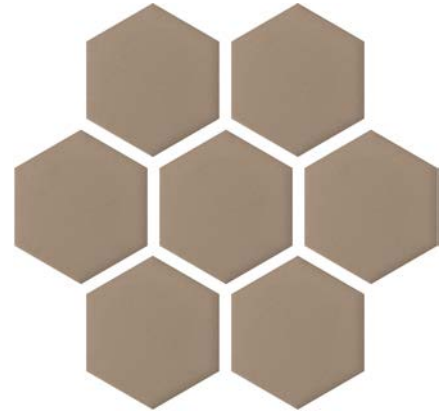

Waxman Ceramics

PANELO

Glazed Porcelain Mosaic
50mm Hex

COLOURS

MB-6470/G
White Gloss

②

MB-6470/M
White Matt

③