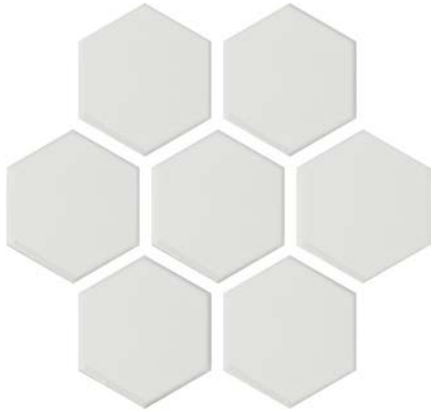

Waxman Ceramics

PANELO

Glazed Porcelain Mosaic
50mm Hex

COLOURS

MB-6470/G
White Gloss

②

MB-6470/M
White Matt

③