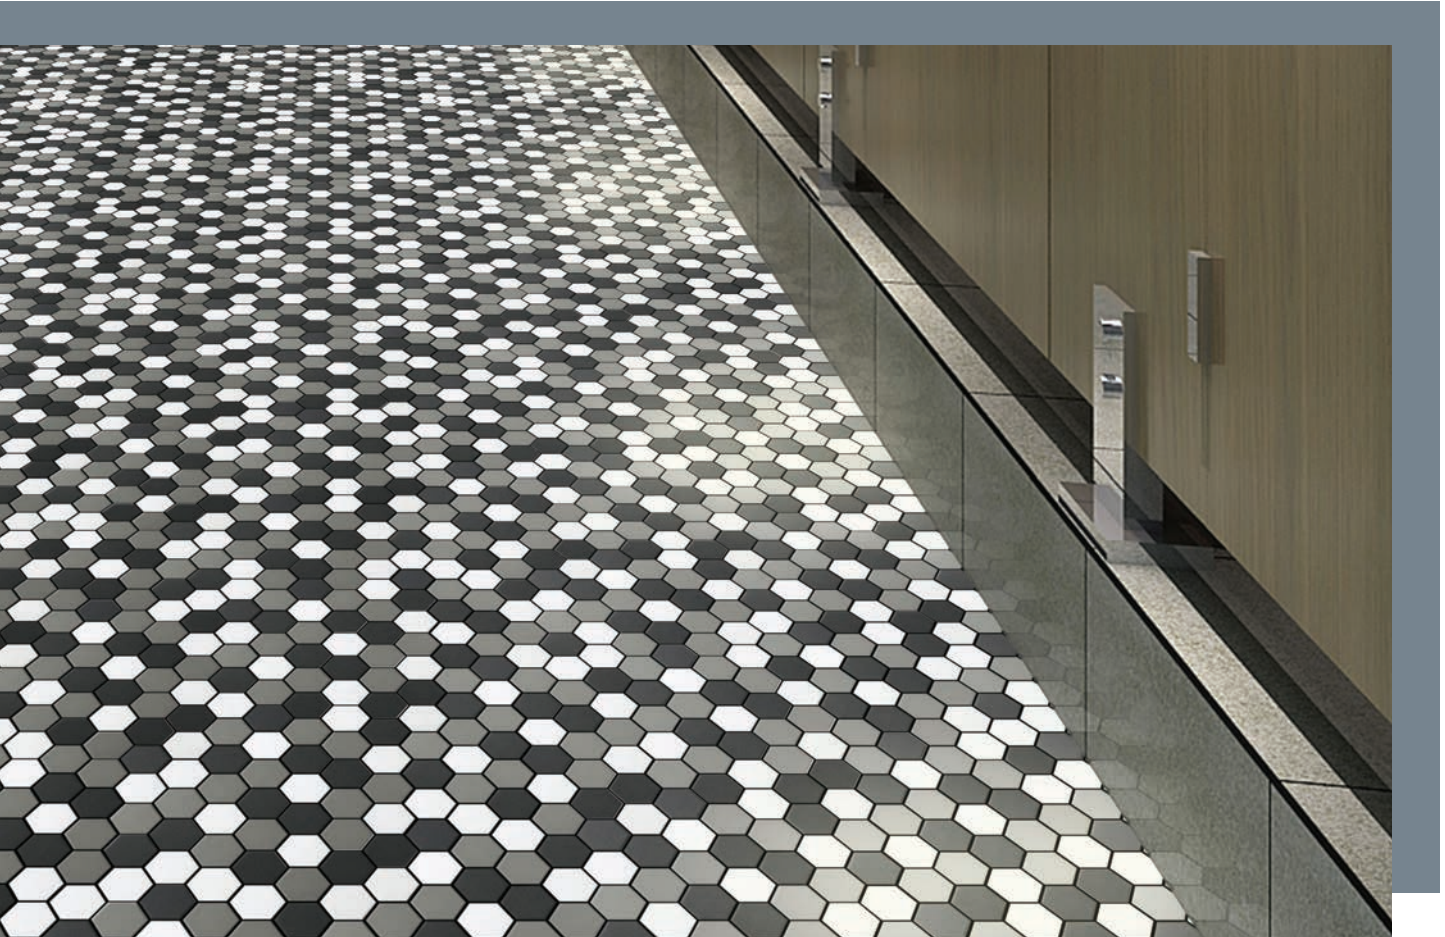

Waxman Ceramics

PANELO

Glazed Porcelain Mosaic
50mm Hex

COLOURS

MB-6470/G
White Gloss

②

MB-6470/M
White Matt

③