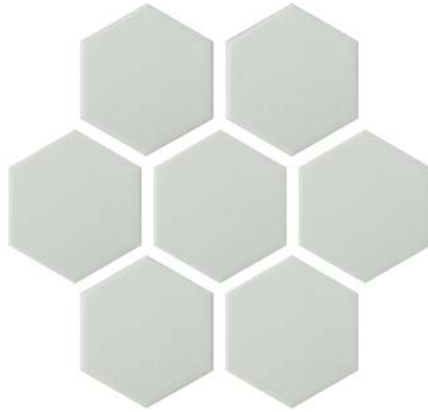

Waxman Ceramics

PANELO

Glazed Porcelain Mosaic
50mm Hex

COLOURS

MB-6470/G
White Gloss

②

MB-6470/M
White Matt

③