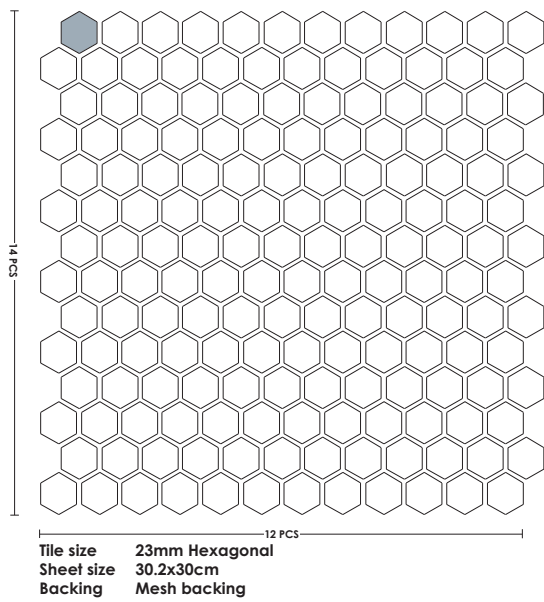

# SPECIFICATION

Size	Thickness	Vitrified	Wall		Floor	
			Internal	External	Internal	External
20mm Round	6mm	✓	✓	✓	✓	
35x48mm Lozenge	6mm	✓	✓	✓	✓	
25x45mm Diamond Chevron	6mm	✓	✓	✓		

# SPECIFICATION

Size	Thickness	Vitrified	Wall		Floor	
			Internal	External	Internal	External
23mm Hexagonal	6mm	✓	✓	✓	✓	
48mm Hexagonal	6mm	✓	✓	✓	✓	