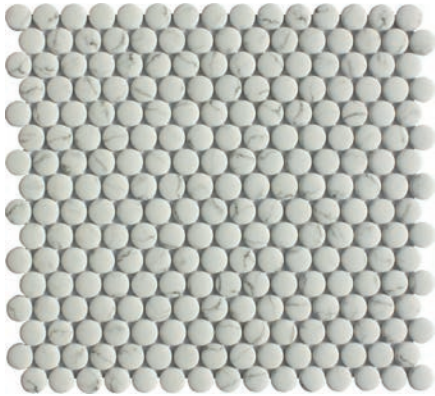

COLOURS

RZ-1204
Statuario - Round 20mm