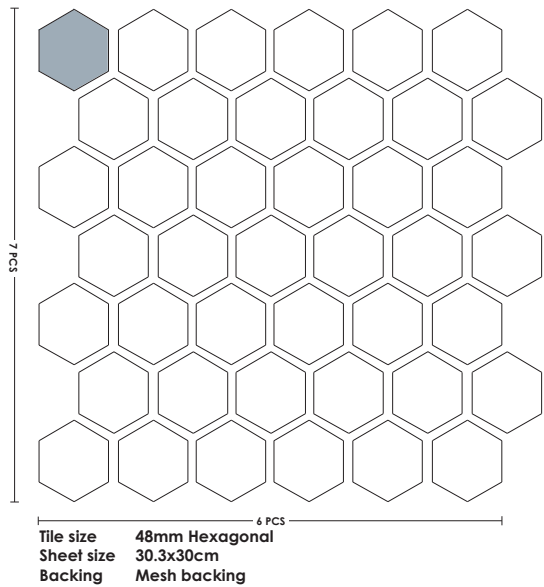

# SPECIFICATION

Size	Thickness	Vitrified	Wall		Floor	
			Internal	External	Internal	External
20mm Round	6mm	✓	✓	✓	✓	
35x48mm Lozenge	6mm	✓	✓	✓	✓	
25x45mm Diamond Chevron	6mm	✓	✓	✓		

# SPECIFICATION

Size	Thickness	Vitrified	Wall		Floor	
			Internal	External	Internal	External
23mm Hexagonal	6mm	✓	✓	✓	✓	
48mm Hexagonal	6mm	✓	✓	✓	✓	