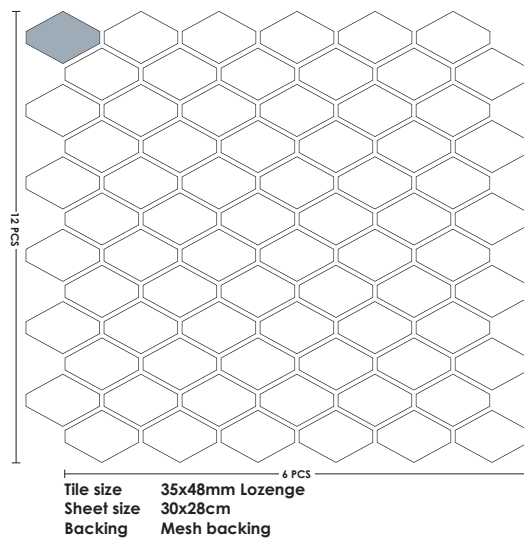

RZ-2401 Carrara - Hexagon 48mm

RZ-4101 Carrara - Diamond Chevron 25x45mm

# SPECIFICATION

Size	Thickness	Vitrified	Wall		Floor	
			Internal	External	Internal	External
20mm Round	6mm	✓	✓	✓	✓	
35x48mm Lozenge	6mm	✓	✓	✓	✓	
25x45mm Diamond Chevron	6mm	✓	✓	✓		

# SPECIFICATION

Size	Thickness	Vitrified	Wall		Floor	
			Internal	External	Internal	External
23mm Hexagonal	6mm	✓	✓	✓	✓	
48mm Hexagonal	6mm	✓	✓	✓	✓	