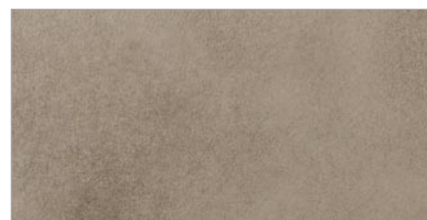

Grey
29.2x59.2cm Rectified

③

Taupe
29.2x59.2cm Rectified

③

COLOURS

Bianco
59.2x59.2cm Rectified

④

Graphite
59.2x59.2cm Rectified